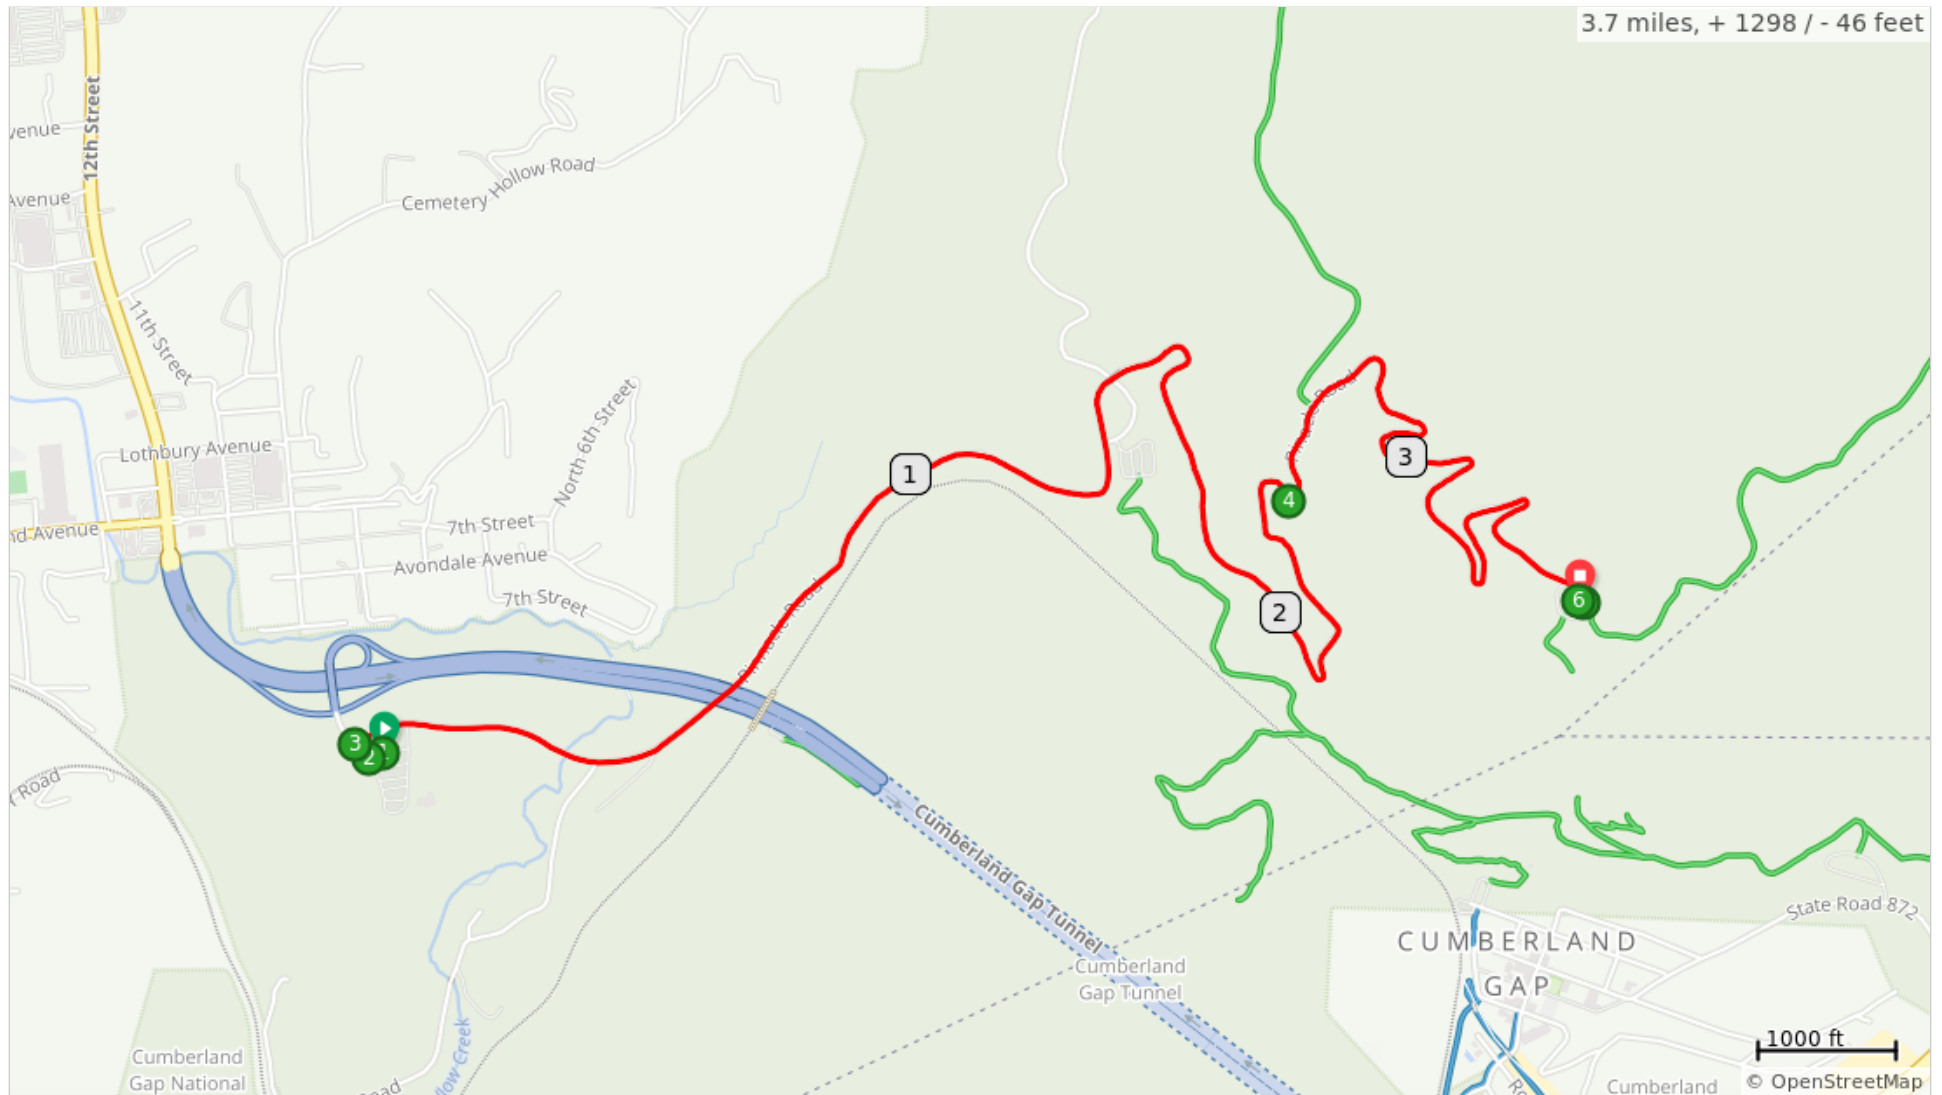

RTC - Friday Pinnacle Challenge 2022

3.7 miles, + 1298 / - 46 feet

RTC - Friday Pinnacle Challenge 2022

Dist	Type	Next
0.0	📍	0.0
0.0	➔	0.0
0.0	➔	2.4
2.5	➔	1.3
3.7	➔	0.0
3.7	📍	0.0

3.7 miles. +1335/-81 feet
