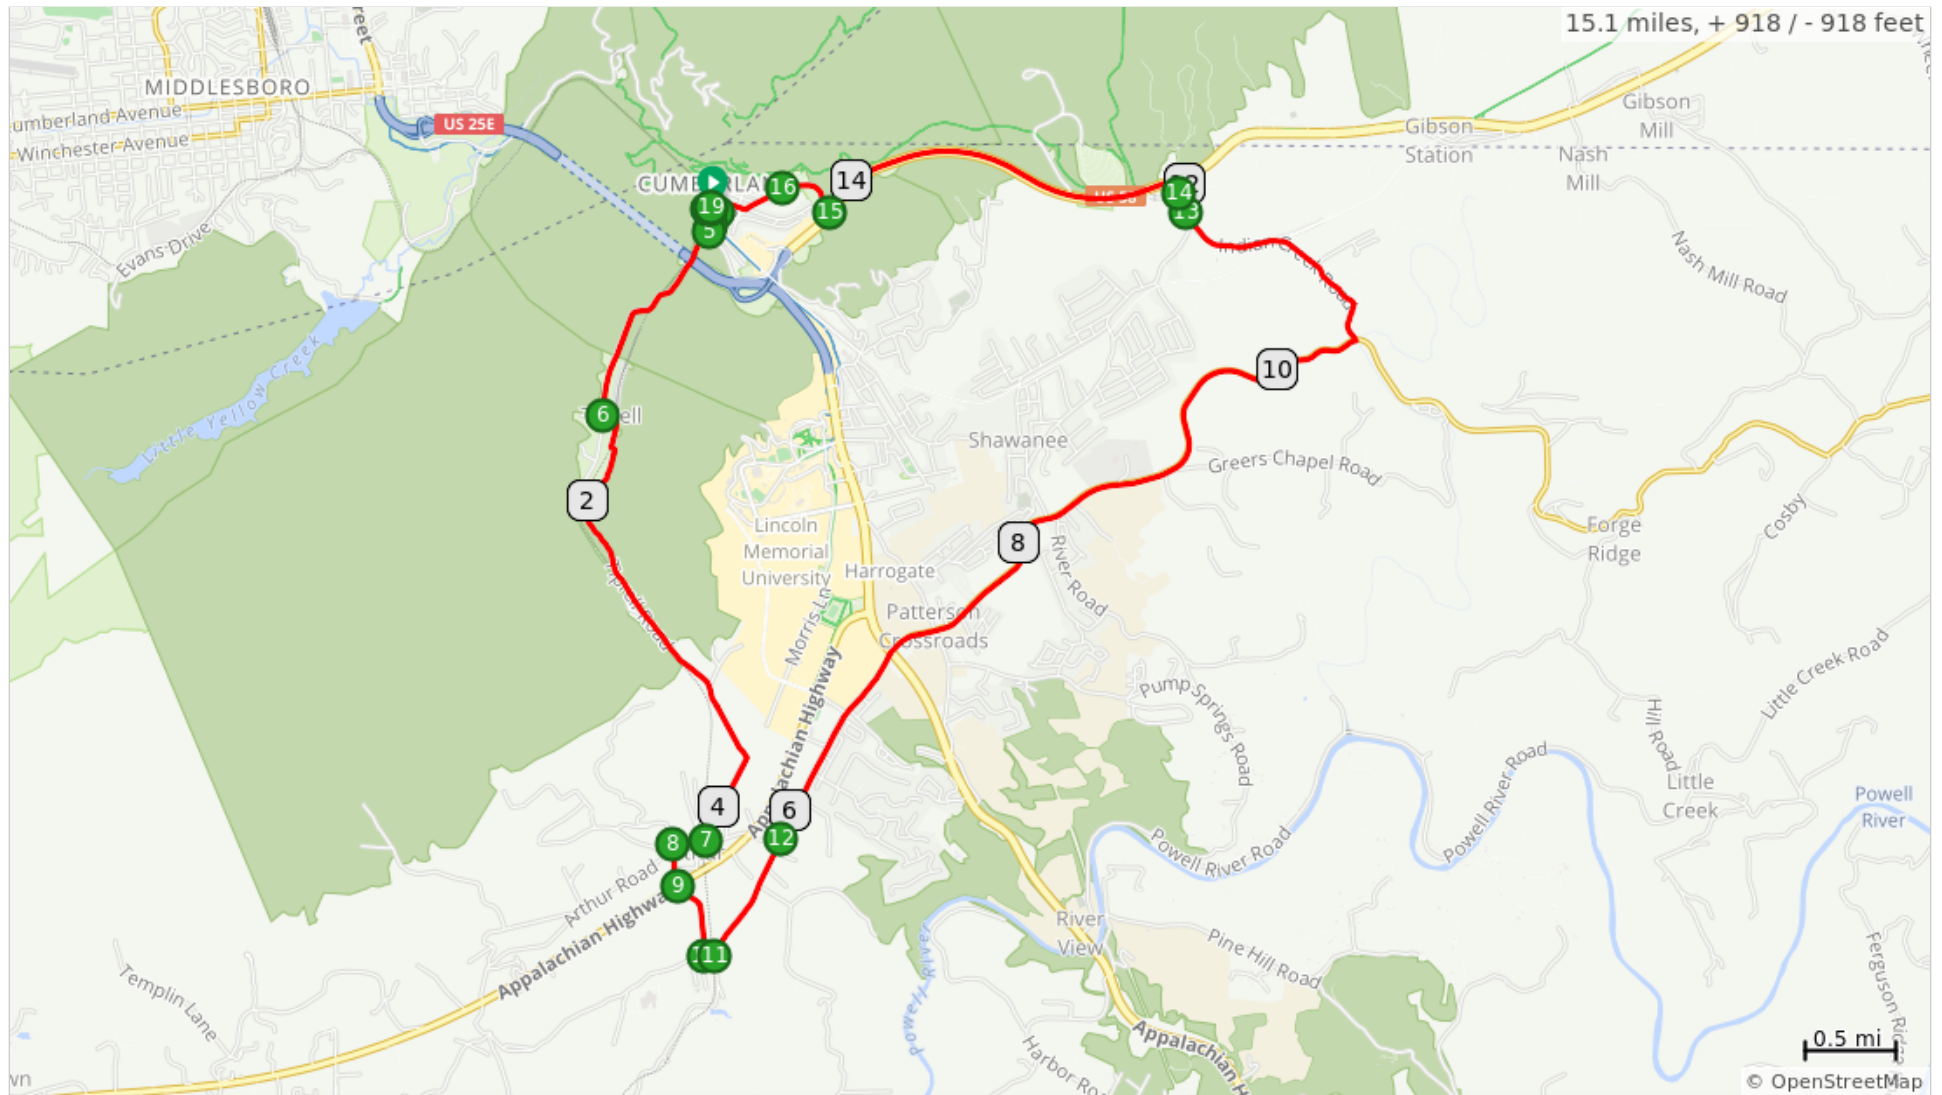

RTC - Friday Tennessee Route 2022

15.1 miles, + 918 / - 918 feet

RTC - Friday Tennessee Route 2022

Dist	Type	Next
0.0		0.0
0.0		0.0
0.1		0.1
0.1		0.0
0.2		1.2
1.4		2.8
4.2		0.2
4.4		0.2
4.6		0.4
5.0		0.1
5.1		0.7
5.8		6.0
11.8		0.1
11.9		2.3
14.2		0.4
14.6		0.5

14.6 miles. +1005/-887 feet

Dist	Type	Next
15.1		0.0
15.1		0.0
15.1		0.0

0.6 miles. +0/-0 feet