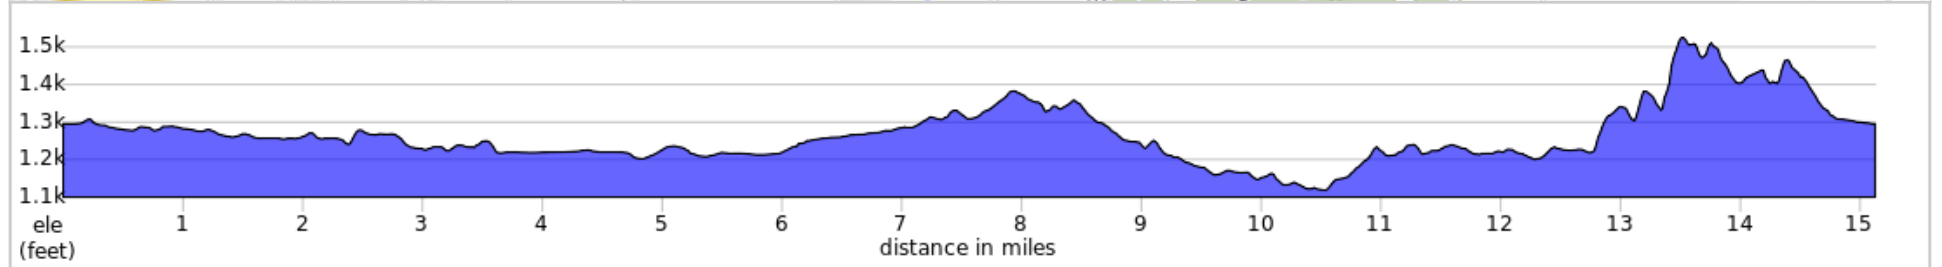

RTC - Friday Tennessee Route 2022

15.1 miles, + 918 / - 918 feet

RTC - Friday Tennessee Route 2022

Dist	Type	Next
0.0		0.0
0.0		0.0
0.1		0.1
0.1		0.0
0.2		1.2
1.4		2.8
4.2		0.2
4.4		0.2
4.6		0.4
5.0		0.1
5.1		0.7
5.8		6.0
11.8		0.1
11.9		2.3
14.2		0.4
14.6		0.5

14.6 miles. +1005/-887 feet

Dist	Type	Next
15.1		0.0
15.1		0.0
15.1		0.0

0.6 miles. +0/-0 feet